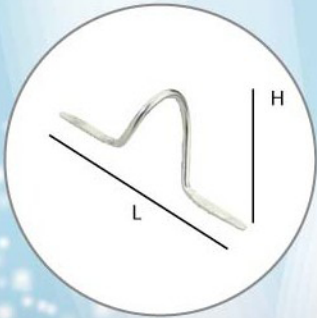

# SNAKE GUIDE

## Forecast Light Wire

### FEATURES:

- High quality stainless steel wire substrate
- All guide feet are ground and then plated to enhance corrosion resistance and make for easier wrapping
- Light wire version available for 0-4 wt. rod designs
- Light wire design reduces rod wt.

Guide Size	WIRE DIAMETER mm	LENGTH mm(in)	HEIGHT mm(in)	WEIGHT grains(oz)
1	.53mm	20.80mm (0.820)	7.40mm (.292)	0.8 grains (.001)
2	.68mm	22.15mm (0.872)	8.27mm (.325)	1.3 grains (.002)
3	.74mm	23.00mm (0.900)	9.40mm (.370)	2.1 grains (.004)
4	.76mm	26.25mm (1.030)	10.68mm (.420)	2.4 grains (.005)